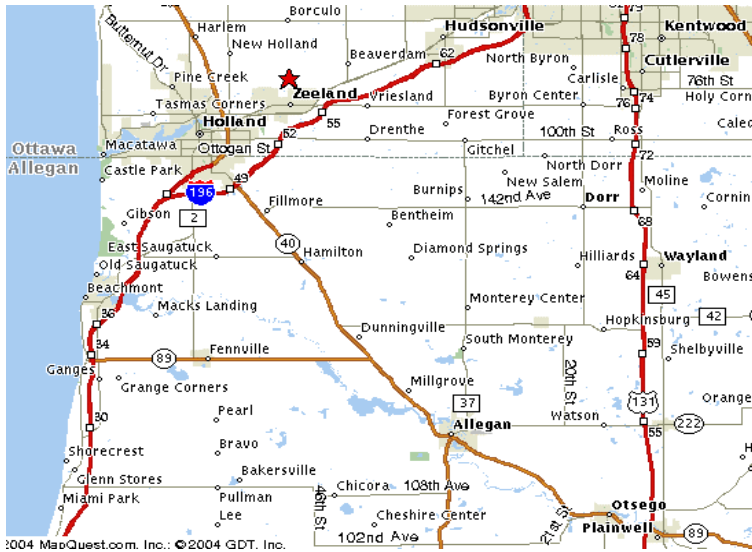

Zeeland, MI.

Zeeland High School, 3333 96th Ave, Zeeland, MI

From Kalamazoo:

Take US 131 North to Plainwell/Otsego

Exit on Rt89 West to Otsego (2nd exit)

Proceed west to Allegan. Take Rt40 North to Holland.

At Holland, take I-196 East (North??)

Exit I-196 at Exit 52, Adams St.

Turn right on Adams St. (East).

At Adams and 96th Ave, turn left (North) on 96th Ave.

Continue North on 96th Ave.

Continue past Gordon Ave (Rt 21)

Continue past Main St. and Riley St.

Continue to:

Zeeland High School
3333 96th Ave, Zeeland, MI

Zeeland West High School
3390 100th Ave, Zeeland, MI