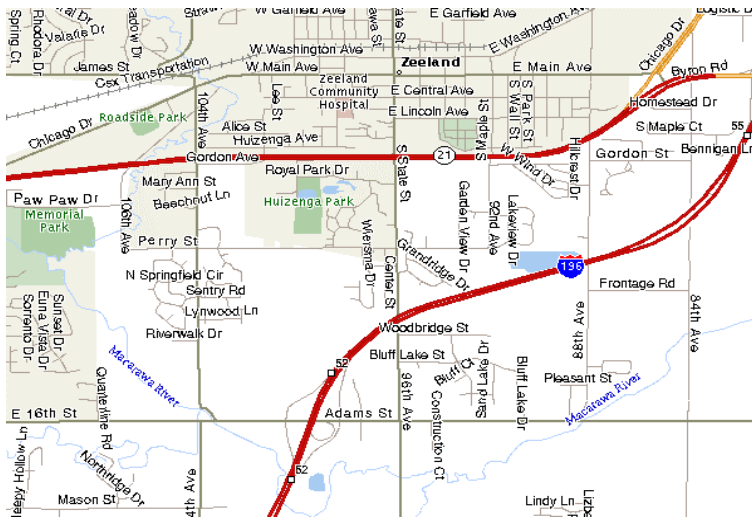

Zeeland, MI.

Zeeland High School, 3333 96th Ave, Zeeland, MI

From Kalamazoo:

Take US 131 North to Plainwell/Otsego

Exit on Rt89 West to Otsego (2nd exit)

Proceed west to Allegan. Take Rt40 North to Holland.

At Holland, take I-196 East (North??)

Exit I-196 at Exit 52, Adams St.

Turn right on Adams St. (East).

At Adams and 96th Ave, turn left (North) on 96th Ave.

Continue North on 96th Ave.

Continue past Gordon Ave (Rt 21)

Continue past Main St. and Riley St.

Continue to:

Zeeland High School
3333 96th Ave, Zeeland, MI

Zeeland West High School
3390 100th Ave, Zeeland, MI