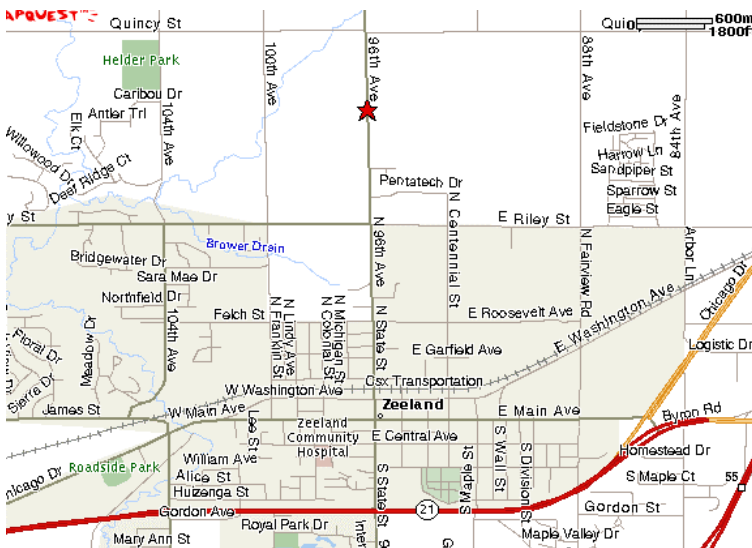

Zeeland, MI.

Zeeland High School, 3333 96th Ave, Zeeland, MI

From Kalamazoo:

Take US 131 North to Plainwell/Otsego

Exit on Rt89 West to Otsego (2nd exit)

Proceed west to Allegan. Take Rt40 North to Holland.

At Holland, take I-196 East (North??)

Exit I-196 at Exit 52, Adams St.

Turn right on Adams St. (East).

At Adams and 96th Ave, turn left (North) on 96th Ave.

Continue North on 96th Ave.

Continue past Gordon Ave (Rt 21)

Continue past Main St. and Riley St.

Continue to:

Zeeland High School
3333 96th Ave, Zeeland, MI

Zeeland West High School
3390 100th Ave, Zeeland, MI